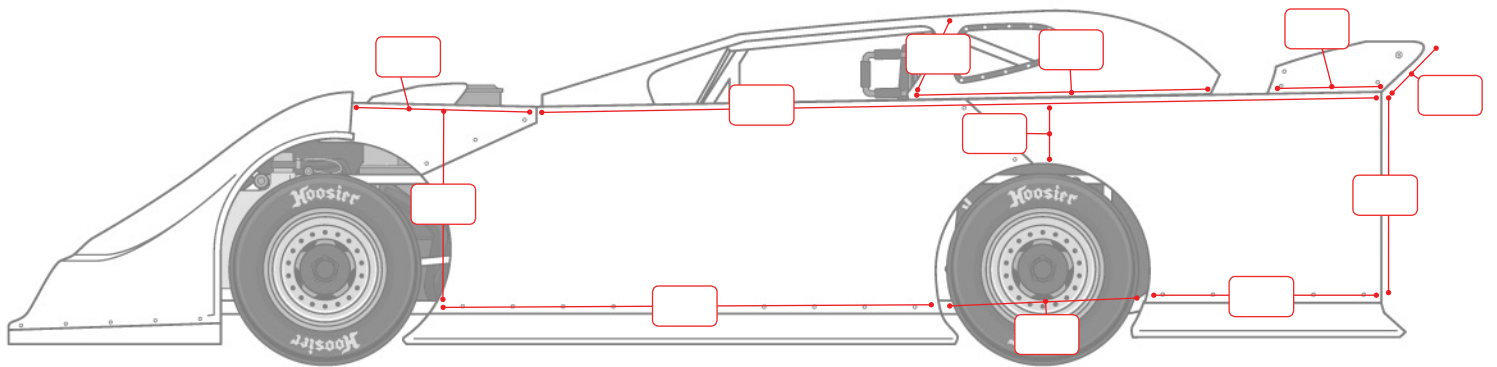

RACECAR MEASUREMENT TEMPLATE

1778 41st Ave NE • Willmar, MN 56201
Ph. 320-214-8252 • Fax: 320-231-9832
www.bakergraphicsonline.com