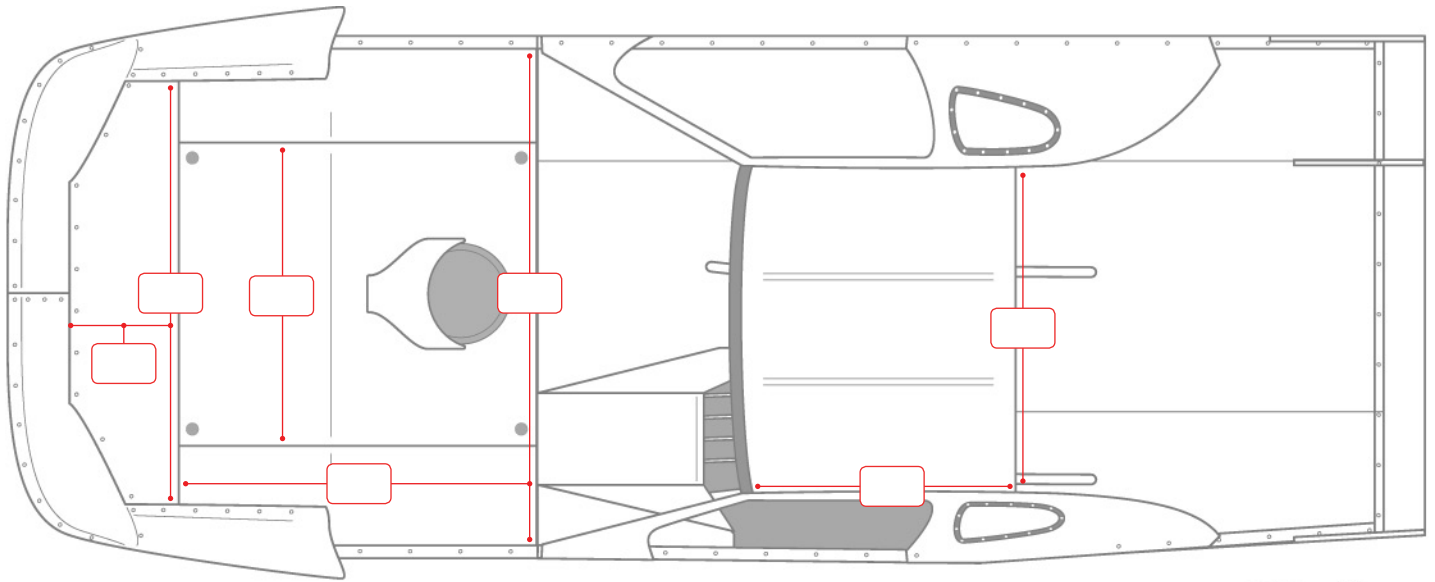

RACECAR MEASUREMENT TEMPLATE

1778 41st Ave NE • Willmar, MN 56201
Ph. 320-214-8252 • Fax: 320-231-9832
www.bakergraphicsonline.com