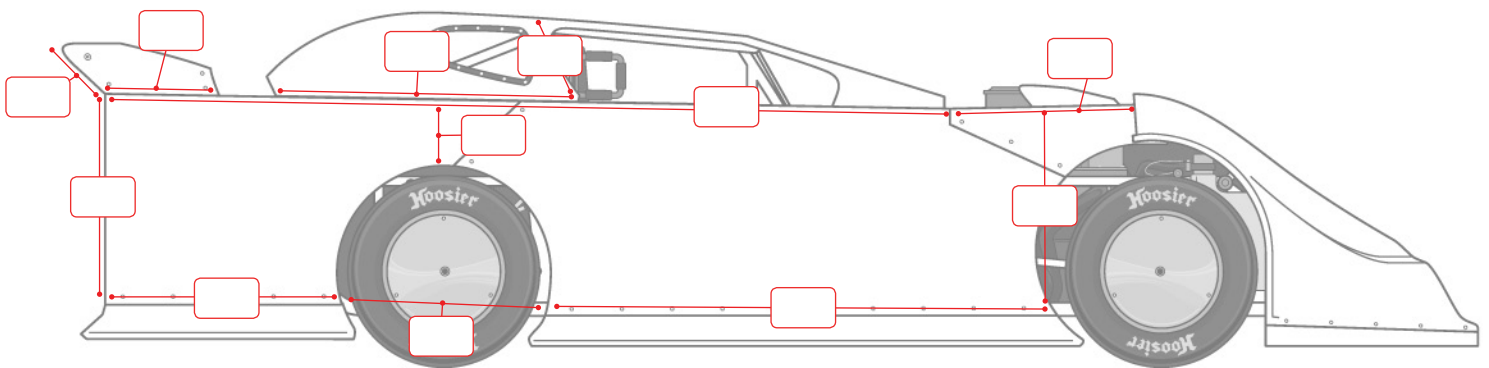

RACECAR MEASUREMENT TEMPLATE

1778 41st Ave NE • Willmar, MN 56201
Ph. 320-214-8252 • Fax: 320-231-9832
www.bakergraphicsonline.com