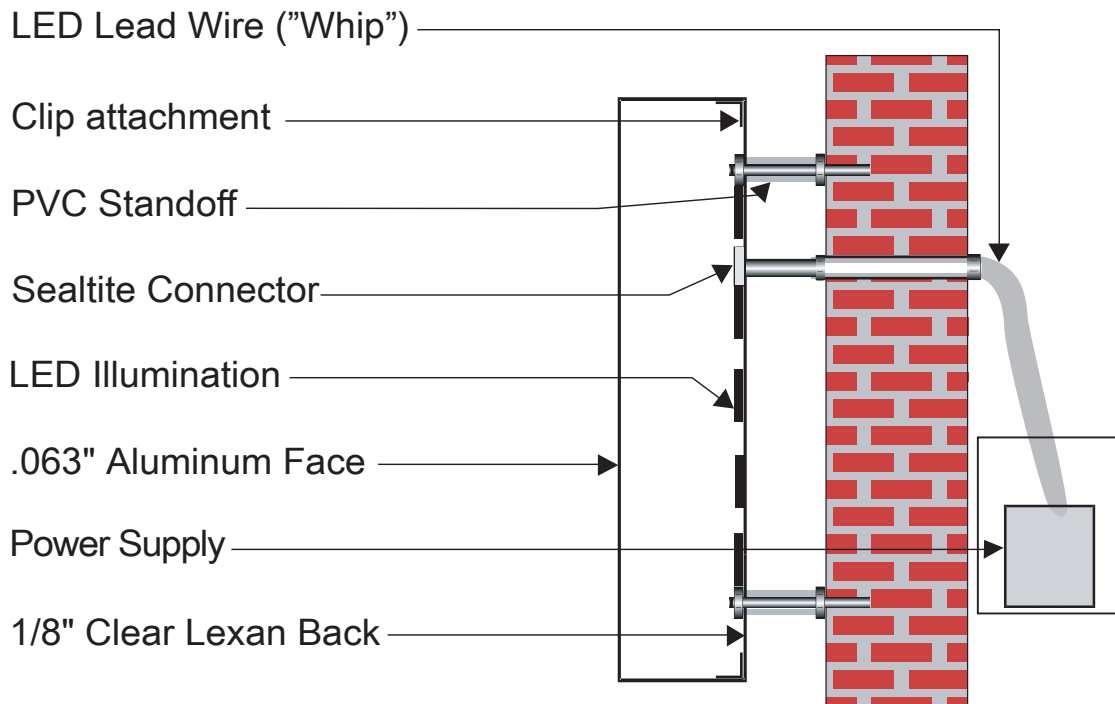

Reverse Lit Channel Letters

3" .040" Aluminum Return

1/8" Clear Lexan Back

.063" Aluminum Face

Sealtite Connector

Clip Attachment

LED Illumination

FRONT VIEW

LED Lead Wire ("Whip")

Clip attachment

PVC Standoff

Sealtite Connector

LED Illumination

.063" Aluminum Face

Power Supply

1/8" Clear Lexan Back

SIDE VIEW