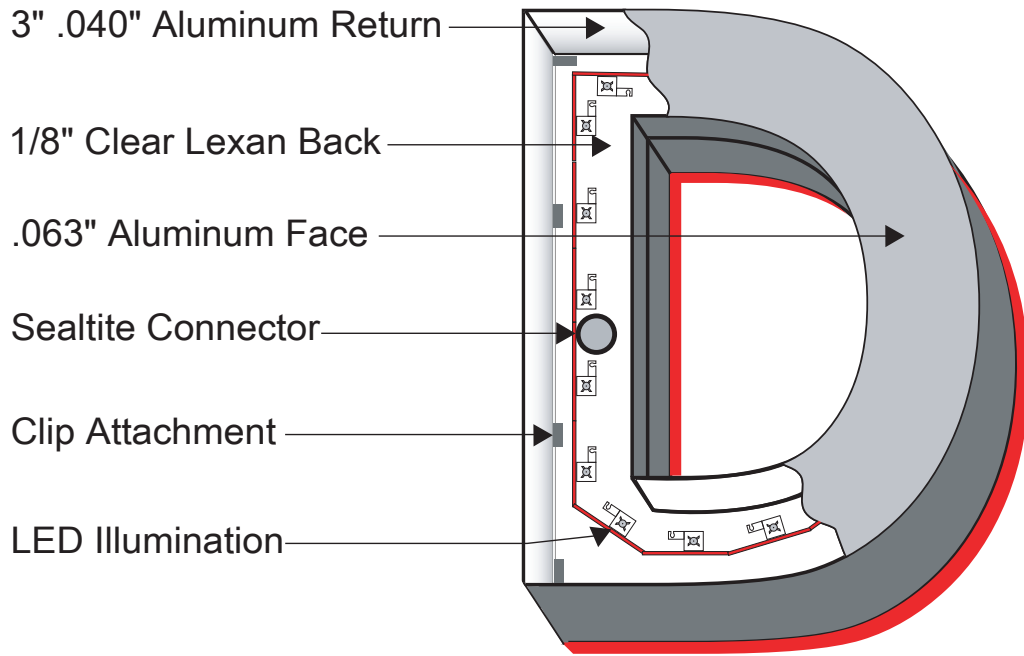

Reverse Lit Channel Letters

3" .040" Aluminum Return

1/8" Clear Lexan Back

.063" Aluminum Face

Sealtite Connector

Clip Attachment

LED Illumination

FRONT VIEW

LED Lead Wire ("Whip")

Clip attachment

PVC Standoff

Sealtite Connector

LED Illumination

.063" Aluminum Face

Power Supply

1/8" Clear Lexan Back

SIDE VIEW